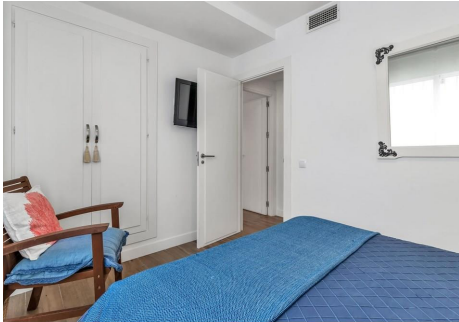

WWW.VIVI-REALESTATE.COM
WWW.VIVI-HOMES.COM