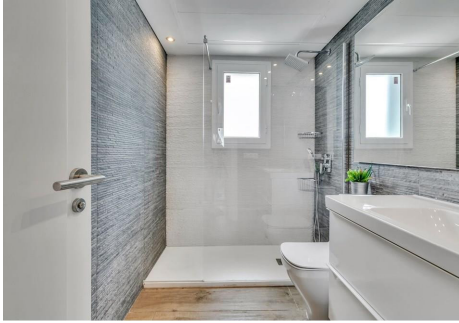

WWW.VIVI-REALESTATE.COM
WWW.VIVI-HOMES.COM