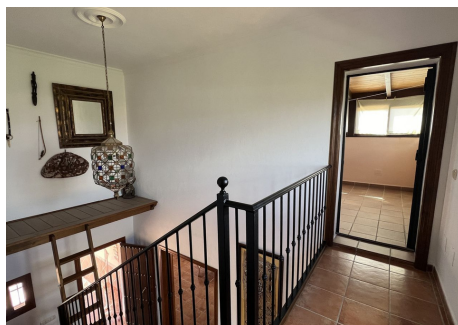

The entrance to the house is on the ground floor via the spacious and luminous hallway, whose ceiling height has allowed the construction of a wooden mezzanine floor, creating a very special atmosphere. To the left is a large living room with fireplace and direct access to the porch, which surrounds almost the entire property, a huge, charming rustic style kitchen with dining room, utility room and direct access to the porch and the impressive swimming pool. To the right and taking advantage of the space under the staircase, there is a storage room. The hallway leads to the two bedrooms and two bathrooms (one of them ensuite). The master bedroom has a dressing room, and the second bedroom has a built-in wardrobe.

Upstairs there is a bedroom and an enclosed terrace which can have a variety of uses. Additionally, there is a bathroom with shower and another good size enclosed terrace, which offers more space for multipurpose use, just like the other terrace. This whole floor benefits from wonderful panoramic views.

Outside there is a large swimming pool and garden, all on a flat plot of land. There is also a small house currently used for storage (but which could easily be converted into a guest house) a covered parking area for several vehicles, a surface water well, irrigation water storage, and a water storage tank. A community well provides the drinking water.