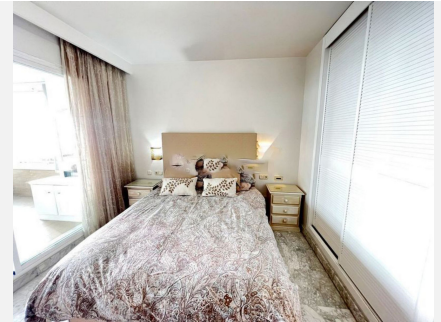

WWW.VIVI-REALESTATE.COM
WWW.VIVI-HOMES.COM