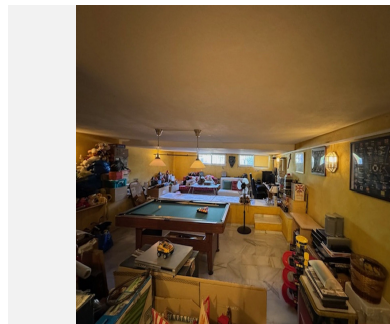

WWW.VIVI-REALESTATE.COM
WWW.VIVI-HOMES.COM