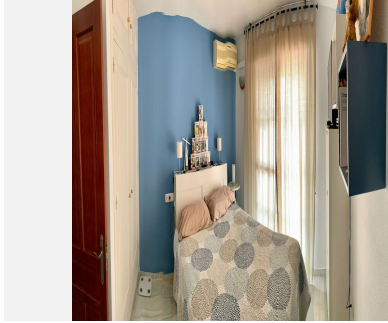

WWW.VIVI-REALESTATE.COM
WWW.VIVI-HOMES.COM