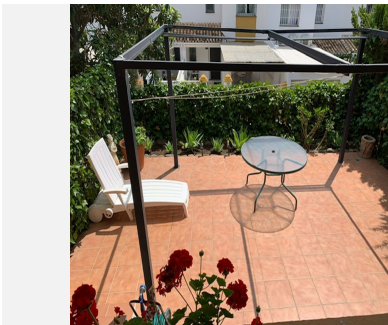

WWW.VIVI-REALESTATE.COM
WWW.VIVI-HOMES.COM