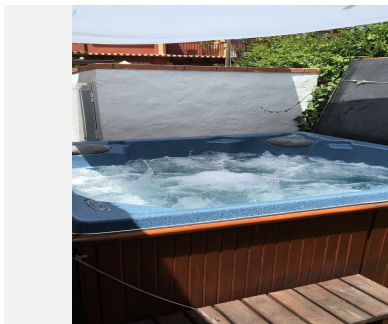

WWW.VIVI-REALESTATE.COM
WWW.VIVI-HOMES.COM