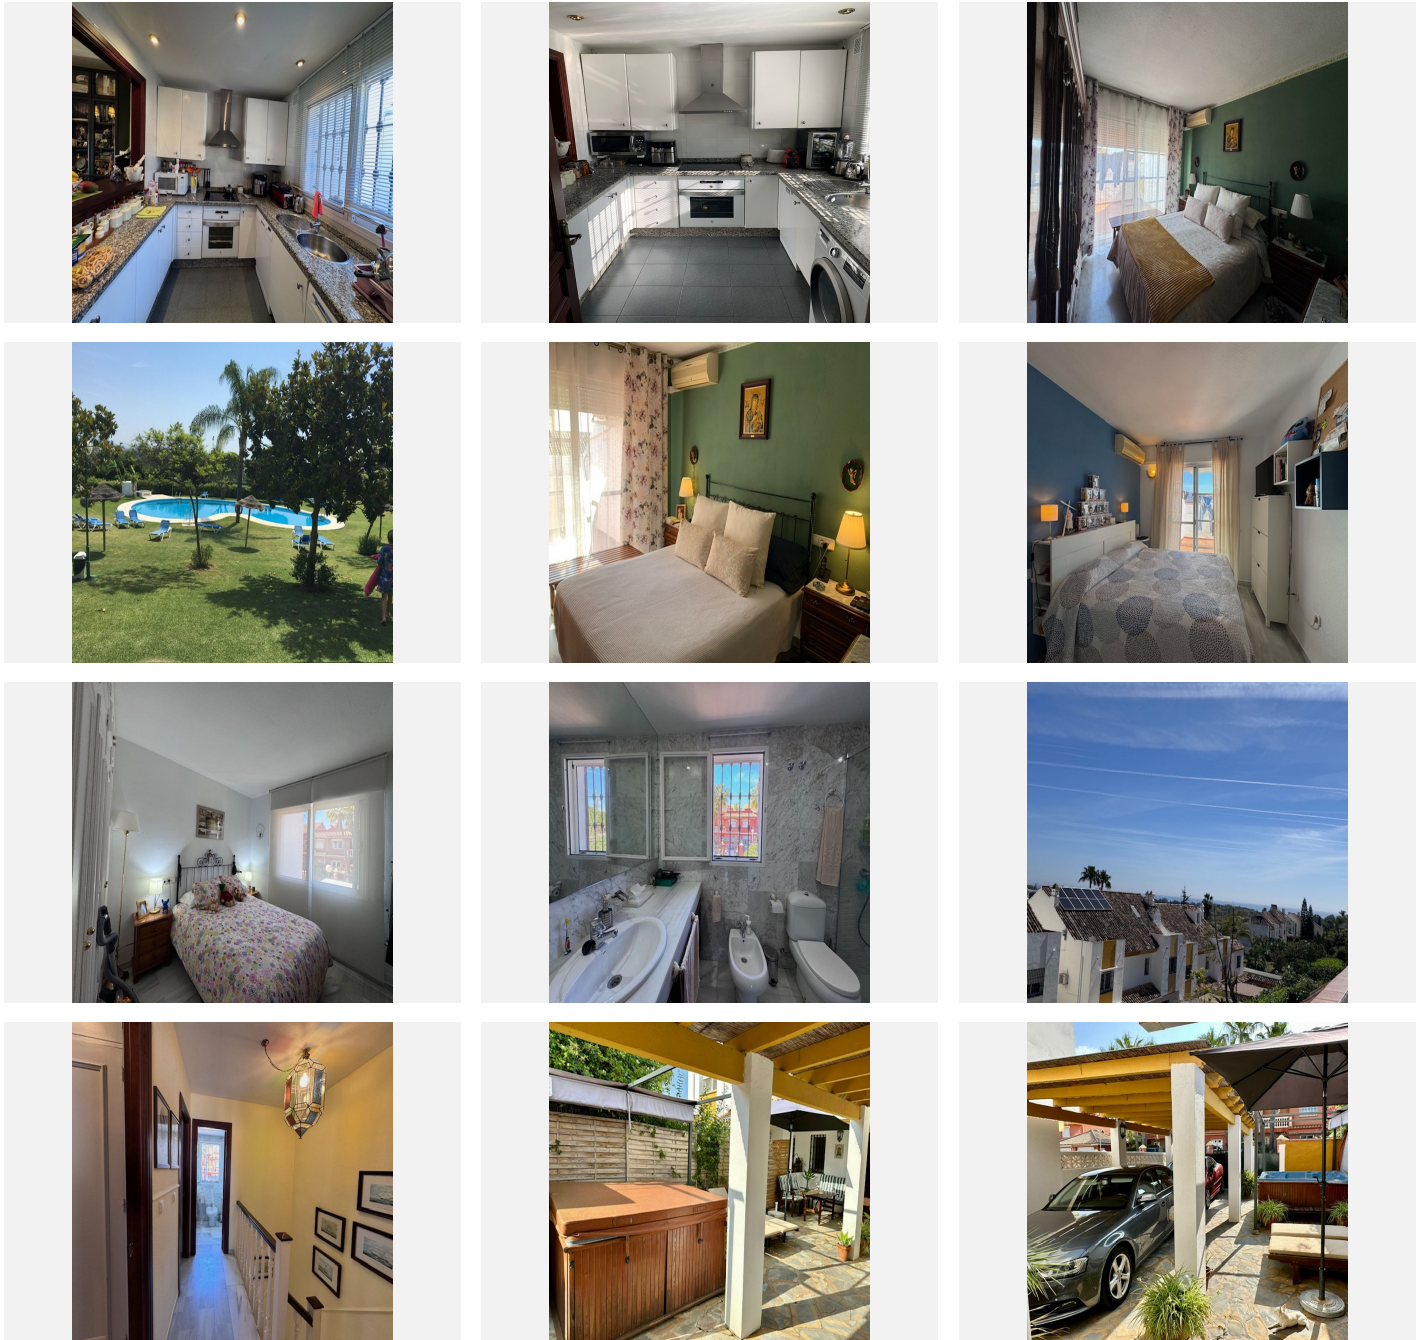

km away. The central area of San Pedro de Alcántara is just a brief 5-minute drive, and prominent destinations like Puerto Banús, Marbella, Estepona, and Benahavís are easily accessible within 10-15 minutes, making this location ideal for exploring and savoring the best of the region.

Furthermore, this delightful townhouse is encircled by prestigious golf courses such as Atalaya, El Paraíso, El Higueral, and Guadalmina, and is in close proximity to two renowned educational institutions, Atalaya College and the Public School of Isdabe.

Seize this exceptional opportunity now!