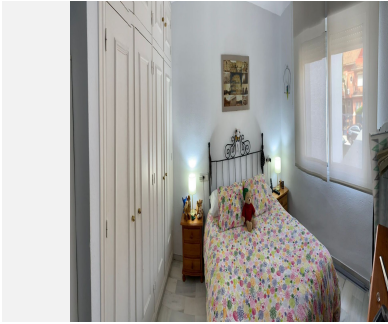

WWW.VIVI-REALESTATE.COM
WWW.VIVI-HOMES.COM