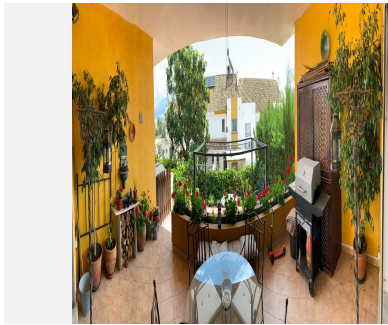

WWW.VIVI-REALESTATE.COM
WWW.VIVI-HOMES.COM