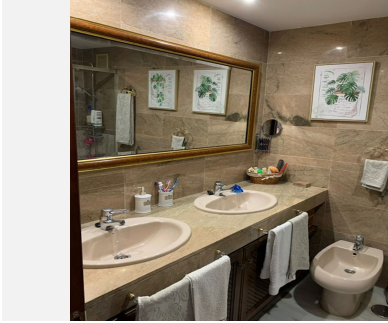

WWW.VIVI-REALESTATE.COM
WWW.VIVI-HOMES.COM