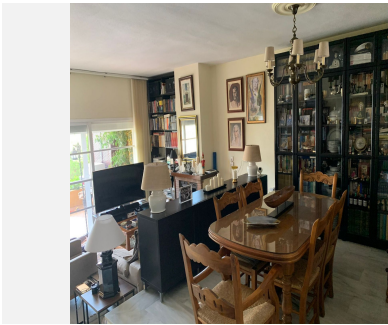

WWW.VIVI-REALESTATE.COM
WWW.VIVI-HOMES.COM