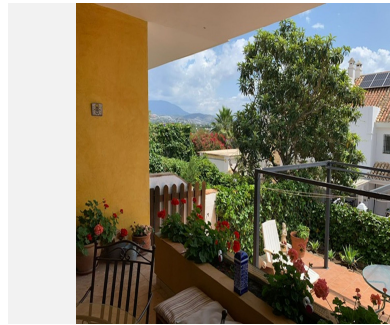

WWW.VIVI-REALESTATE.COM
WWW.VIVI-HOMES.COM