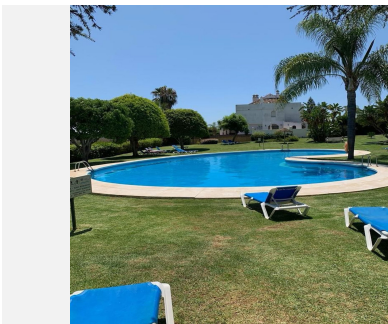

WWW.VIVI-REALESTATE.COM
WWW.VIVI-HOMES.COM