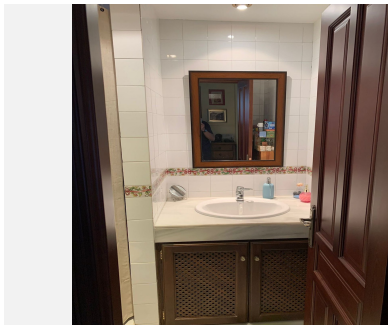

WWW.VIVI-REALESTATE.COM
WWW.VIVI-HOMES.COM