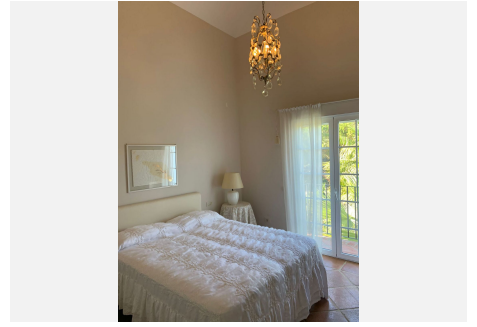

WWW.VIVI-REALESTATE.COM
WWW.VIVI-HOMES.COM