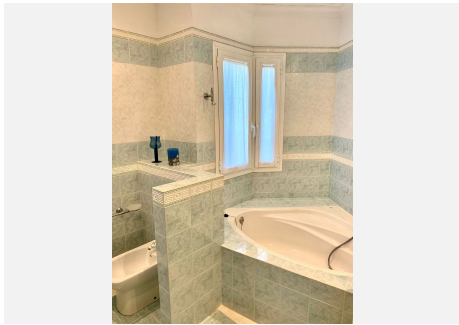

WWW.VIVI-REALESTATE.COM
WWW.VIVI-HOMES.COM