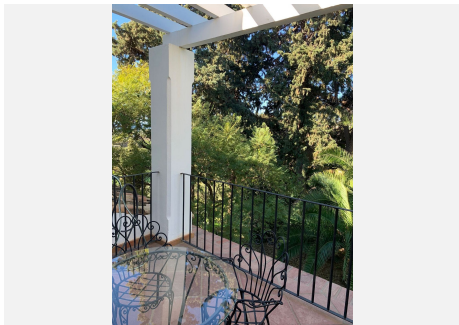

WWW.VIVI-REALESTATE.COM
WWW.VIVI-HOMES.COM