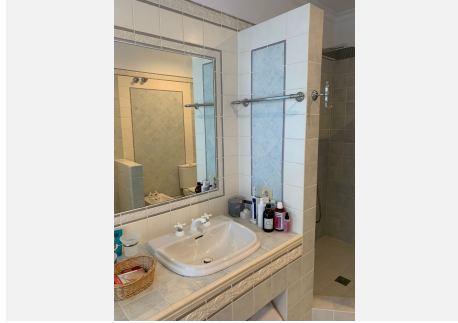

WWW.VIVI-REALESTATE.COM
WWW.VIVI-HOMES.COM