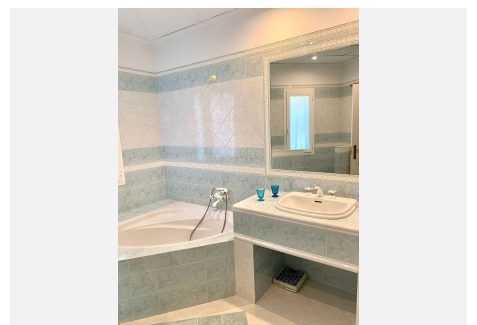

WWW.VIVI-REALESTATE.COM
WWW.VIVI-HOMES.COM