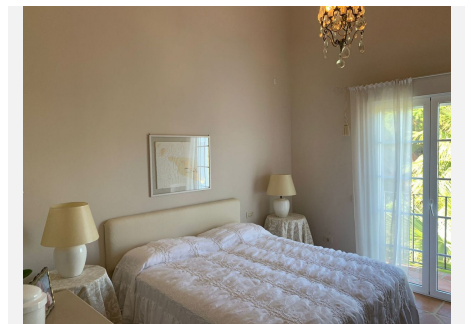

solutions, an automatic irrigation system, and a private fountain for garden irrigation. Additionally, the mansion comes with a spacious garage, storage and laundry rooms, providing ample space and convenience for residents.

Surrounded by breathtaking natural beauty, this spectacular villa offers the perfect escape from the hustle and bustle of city life, providing a luxurious and peaceful oasis.