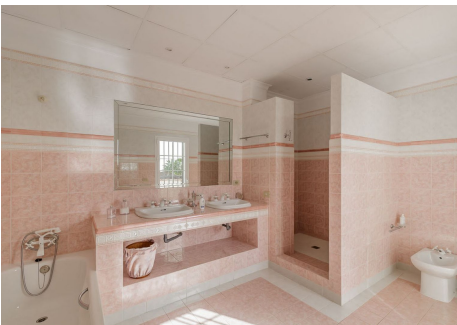

WWW.VIVI-REALESTATE.COM
WWW.VIVI-HOMES.COM