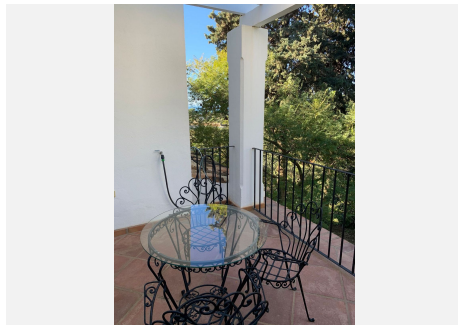

WWW.VIVI-REALESTATE.COM
WWW.VIVI-HOMES.COM