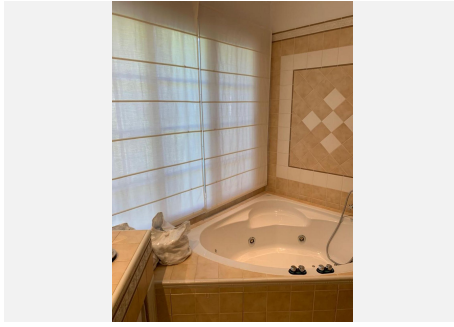

WWW.VIVI-REALESTATE.COM
WWW.VIVI-HOMES.COM