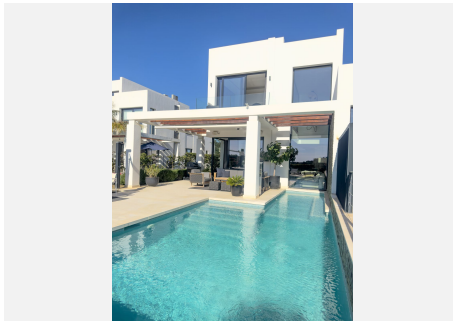

As you enter the house an immediate WOW-effect is caused by the stunning open plan spacious living room which has an adjoining kitchen with lots of natural light and gives access to the terraces, pool and garden. There is a spacious lounge, dining and barbecue area located by the pool. On this floor you will also find a guest bathroom.

“Comes with majority of art, furniture, lamps and accessories” all of which are high end from the top of international suppliers. All included.

There is a stunning glass staircase which leads to the top floor. The upper floor boasts 3 spacious bedrooms and is furnished with luxurious elegance like the rest of the house, most of the furniture is from the Italian designer Minotti. Two of the bedrooms has beautiful sea views, they share a modern bathroom, while the master bedroom has a large terrace with sea and golf views and comes with an en-suite bathroom and a walk-in closet signed by Rimadesio.

The basement has a spacious sitting area, cinema area and here you will also find two bedrooms and a modern bathroom. Throughout the property you find marble floors, amatures from Dornbracht and there is underfloor heating.

This villa is close to schools and all amenities.

A visit to this exceptional villa is an absolute MUST!

Easy viewing, keys in office.