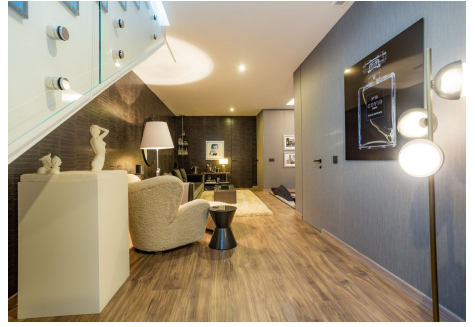

WWW.VIVI-REALESTATE.COM
WWW.VIVI-HOMES.COM