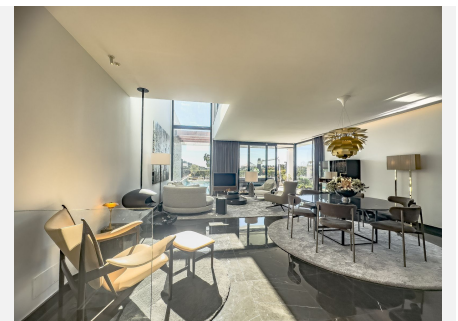

As you enter the house an immediate WOW-effect is caused by the stunning open plan spacious living room which has an adjoining kitchen with lots of natural light and gives access to the terraces, pool and garden. There is a spacious lounge, dining and barbecue area located by the pool. On this floor you will also find a guest bathroom.

“Comes with majority of art, furniture, lamps and accessories” all of which are high end from the top of international suppliers. All included.

There is a stunning glass staircase which leads to the top floor. The upper floor boasts 3 spacious bedrooms and is furnished with luxurious elegance like the rest of the house, most of the furniture is from the Italian designer Minotti. Two of the bedrooms has beautiful sea views, they share a modern bathroom, while the master bedroom has a large terrace with sea and golf views and comes with an en-suite bathroom and a walk-in closet signed by Rimadesio.

The basement has a spacious sitting area, cinema area and here you will also find two bedrooms and a modern bathroom. Throughout the property you find marble floors, amatures from Dornbracht and there is underfloor heating.

This villa is close to schools and all amenities.

A visit to this exceptional villa is an absolute MUST!

Easy viewing, keys in office.