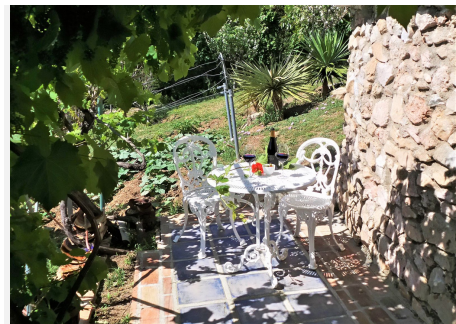

WWW.VIVI-REALESTATE.COM
WWW.VIVI-HOMES.COM