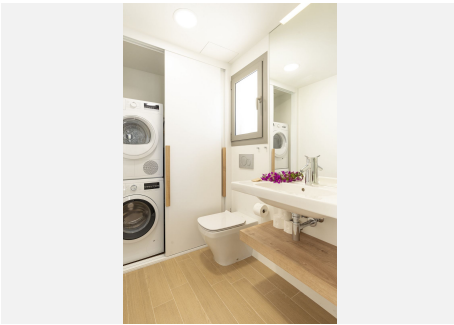

WWW.VIVI-REALESTATE.COM
WWW.VIVI-HOMES.COM