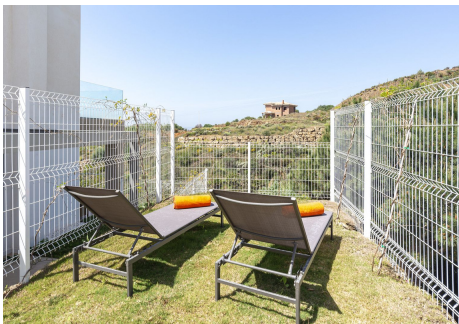

WWW.VIVI-REALESTATE.COM
WWW.VIVI-HOMES.COM