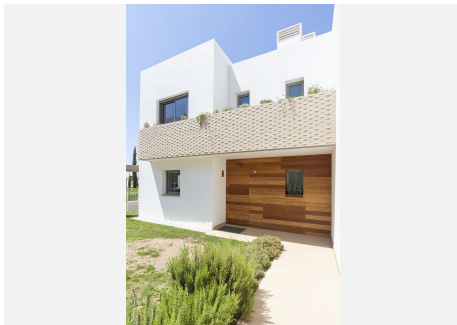

WWW.VIVI-REALESTATE.COM
WWW.VIVI-HOMES.COM