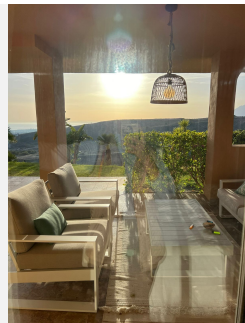

WWW.VIVI-REALESTATE.COM
WWW.VIVI-HOMES.COM