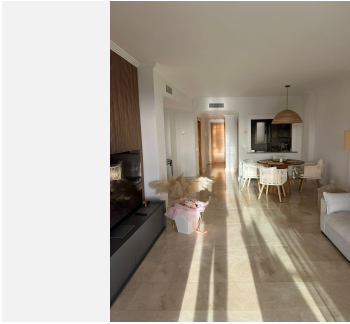

WWW.VIVI-REALESTATE.COM
WWW.VIVI-HOMES.COM