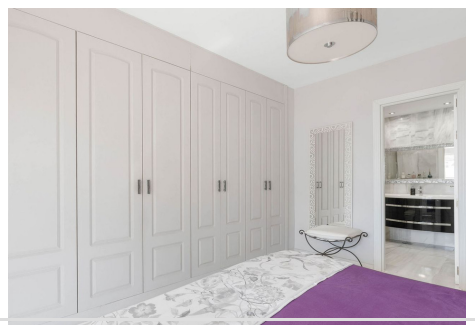

WWW.VIVI-REALESTATE.COM
WWW.VIVI-HOMES.COM

Garage included in the price.

Welcome!