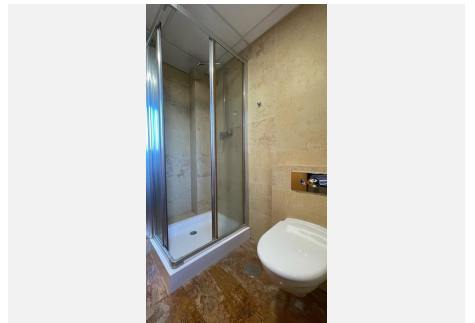

WWW.VIVI-REALESTATE.COM
WWW.VIVI-HOMES.COM