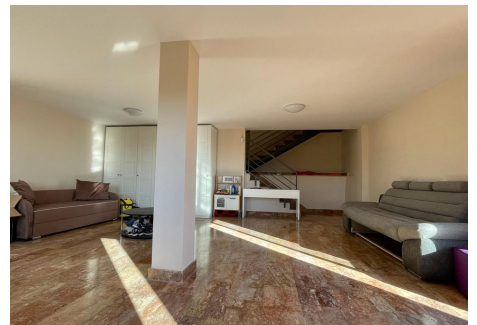

The kitchen has been re-modeled and opened up, featuring a spacious granite island unit creating a flowing kitchen/ dining space which looks over onto the lounge area, a generous sized room with fantastic high ceilings that creates a sense of space. This room also boars a cozy fireplace, fully functioning for the chilly winter nights. Expansive glass terrace doors lead out onto a spacious terrace, perfect for hosting barbecues with views onto the Mediterranean sea.

The bathrooms have been recently updated with high quality Porcelanosa, adding a touch of luxury. The downstairs floors boast a private sauna, inviting you to unwind and rejuvenate in the comfort of your own home and an ample basement to be transformed into whatever your imagination desires (entertainment haven, private gym etc.)

Finally, the property also has the convenience of an indoor car garage, providing direct access to the middle floor of the property.

Recent community investments ensure that the property's surroundings will soon undergo enhancements, including facade painting and improvements to the gardens and pool area. Embark on a journey to create lasting memories in this turn key ready family home.