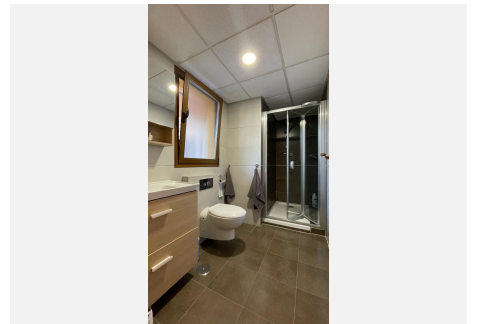

The kitchen has been re-modeled and opened up, featuring a spacious granite island unit creating a flowing kitchen/ dining space which looks over onto the lounge area, a generous sized room with fantastic high ceilings that creates a sense of space. This room also boars a cozy fireplace, fully functioning for the chilly winter nights. Expansive glass terrace doors lead out onto a spacious terrace, perfect for hosting barbecues with views onto the Mediterranean sea.

The bathrooms have been recently updated with high quality Porcelanosa, adding a touch of luxury. The downstairs floors boast a private sauna, inviting you to unwind and rejuvenate in the comfort of your own home and an ample basement to be transformed into whatever your imagination desires (entertainment haven, private gym etc.)

Finally, the property also has the convenience of an indoor car garage, providing direct access to the middle floor of the property.

Recent community investments ensure that the property's surroundings will soon undergo enhancements, including facade painting and improvements to the gardens and pool area. Embark on a journey to create lasting memories in this turn key ready family home.