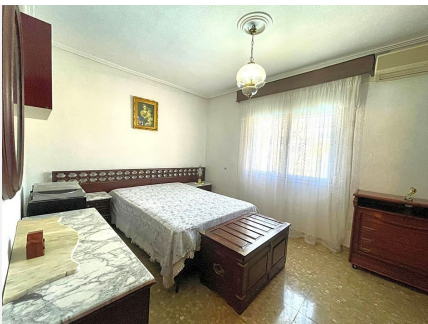

WWW.VIVI-REALESTATE.COM
WWW.VIVI-HOMES.COM