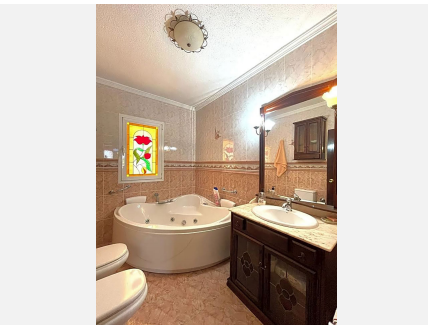

WWW.VIVI-REALESTATE.COM
WWW.VIVI-HOMES.COM