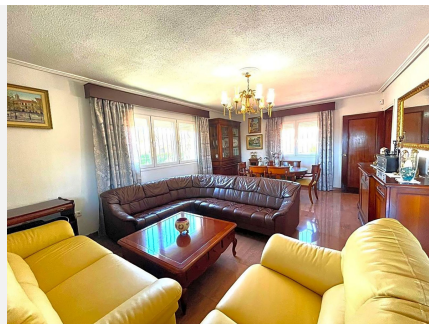

WWW.VIVI-REALESTATE.COM
WWW.VIVI-HOMES.COM