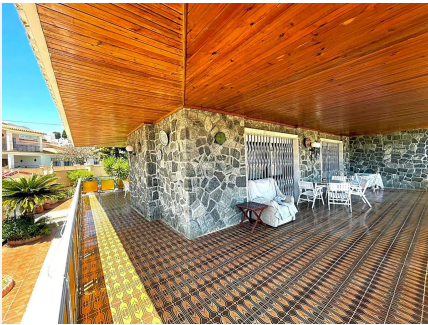

WWW.VIVI-REALESTATE.COM
WWW.VIVI-HOMES.COM