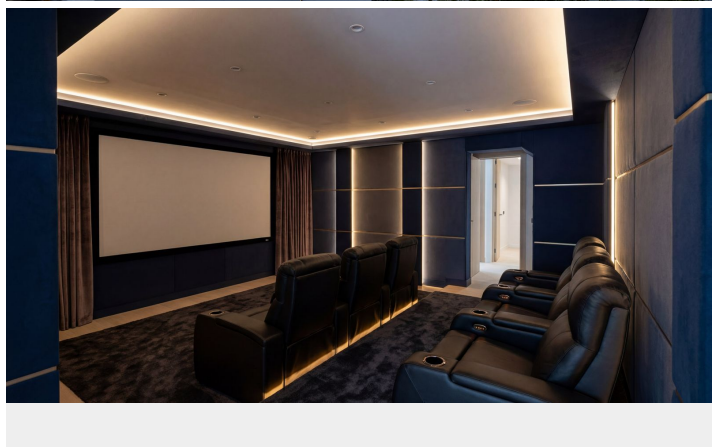

Reference: R5315494

WWW.VIVI-REALESTATE.COM
WWW.VIVI-HOMES.COM