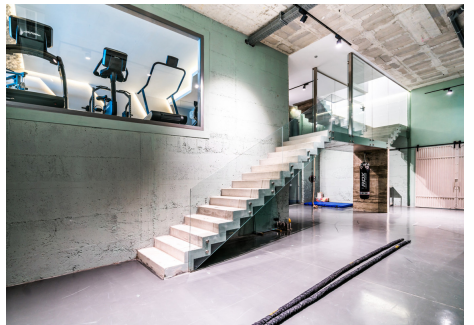

WWW.VIVI-REALESTATE.COM
WWW.VIVI-HOMES.COM