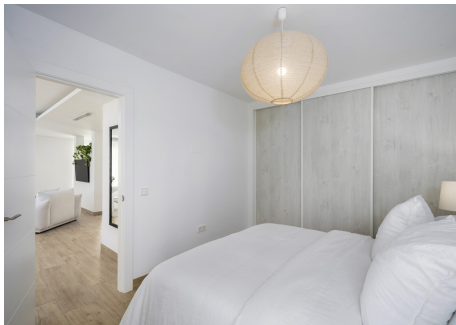

house, complete with parking inside the gates.

The property is ideally located, surrounded by an abundance of shops and restaurants. A quick drive will take you to Puerto Banús and the beach, and for golf enthusiasts, several courses are within easy reach. The privileged location makes this property ideal for year-round rental. To top it all off, the villa allows for the construction of a second level, offering future expansion possibilities.