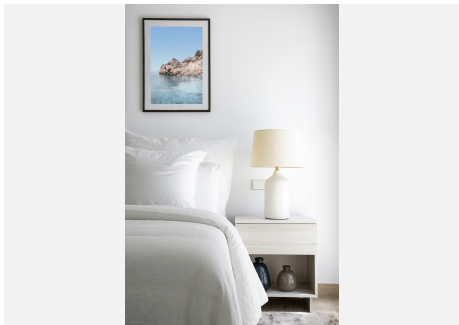

house, complete with parking inside the gates.

The property is ideally located, surrounded by an abundance of shops and restaurants. A quick drive will take you to Puerto Banús and the beach, and for golf enthusiasts, several courses are within easy reach. The privileged location makes this property ideal for year-round rental. To top it all off, the villa allows for the construction of a second level, offering future expansion possibilities.