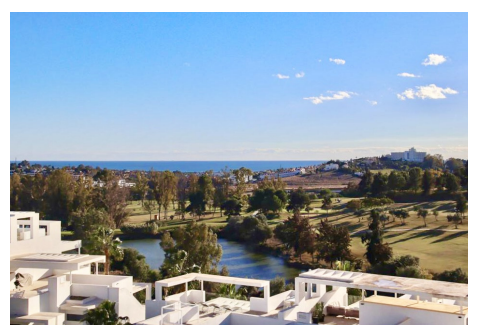

WWW.VIVI-REALESTATE.COM
WWW.VIVI-HOMES.COM