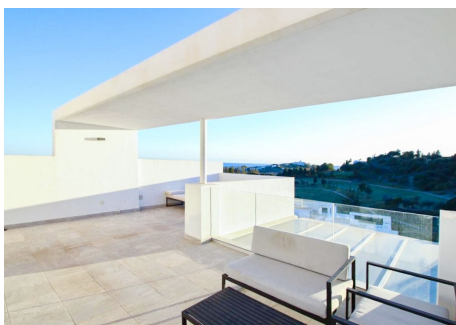

WWW.VIVI-REALESTATE.COM
WWW.VIVI-HOMES.COM

With 2 bedrooms and 2 bathrooms, this Duplex Penthouse is a testament to refined living. Each space is thoughtfully curated, blending modern design with comfort seamlessly. The panoramic terrace becomes an extension of your living space, providing awe-inspiring views of the surroundings.

Step into a world of beauty, where every detail is a testament to luxury and exclusivity. This Duplex Penthouse is not just a home; it's an embodiment of a sophisticated lifestyle. Contact our real estate experts today to make this unparalleled residence yours.