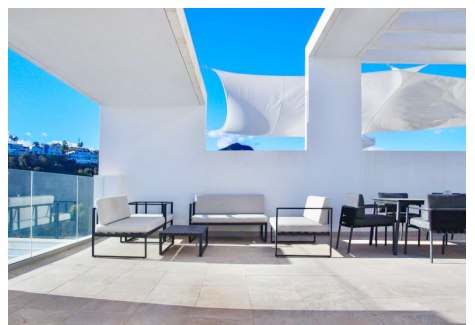

WWW.VIVI-REALESTATE.COM
WWW.VIVI-HOMES.COM

With 2 bedrooms and 2 bathrooms, this Duplex Penthouse is a testament to refined living. Each space is thoughtfully curated, blending modern design with comfort seamlessly. The panoramic terrace becomes an extension of your living space, providing awe-inspiring views of the surroundings.

Step into a world of beauty, where every detail is a testament to luxury and exclusivity. This Duplex Penthouse is not just a home; it's an embodiment of a sophisticated lifestyle. Contact our real estate experts today to make this unparalleled residence yours.