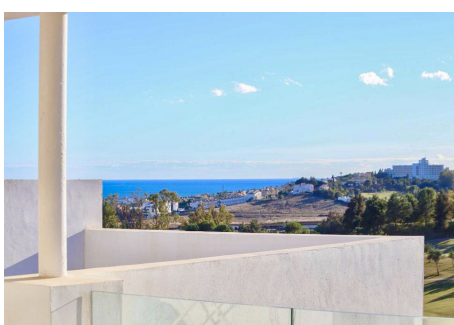

WWW.VIVI-REALESTATE.COM
WWW.VIVI-HOMES.COM