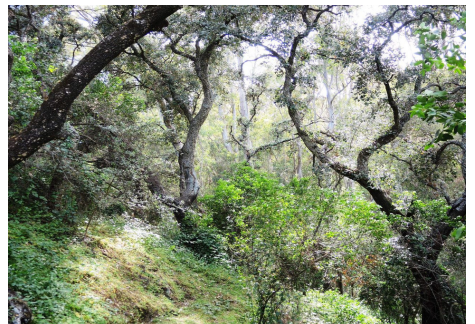

WWW.VIVI-REALESTATE.COM
WWW.VIVI-HOMES.COM