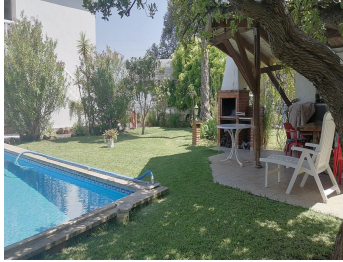

WWW.VIVI-REALESTATE.COM
WWW.VIVI-HOMES.COM

HAUS 5 SCHLAFRÄUME 2 BÄDER IN ALHAURÍN EL GRANDE

📍 Alhaurín el Grande

REF# V4343764 **620.000 €**

BETTEN

5

BÄDER

2

GEBAUT

240 m²

GRUNDRISS

13500 m²

TERRACE

32 m²

Spacious two-storey rural house, located on a large rustic plot planted with orange, olive, almond, custard apple and persimmon trees. To the property also has access to a eucalyptus forest and holm oaks for the production of firewood.

The property benefits from a private heated swimming pool, summer kitchen, workshop, wood store, machine store, 300Mb fibre optic Internet, and an alarm system. The house has air-conditioning throughout as well as central heating radiators heated by a wood boiler with a 2,500 litre manual wood storage tank or automatically by a gas boiler for when no one is at home.