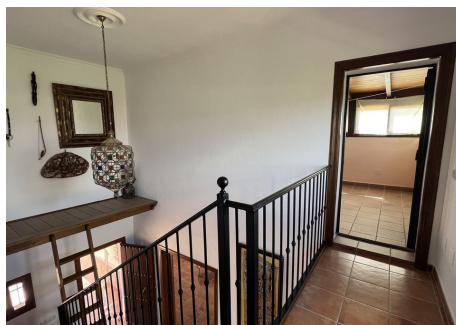

The entrance to the house is on the ground floor via the spacious and luminous hallway, whose ceiling height has allowed the construction of a wooden mezzanine floor, creating a very special atmosphere. To the left is a large living room with fireplace and direct access to the porch, which surrounds almost the entire property, a huge, charming rustic style kitchen with dining room, utility room and direct access to the porch and the impressive swimming pool. To the right and taking advantage of the space under the staircase, there is a storage room. The hallway leads to the two bedrooms and two bathrooms (one of them ensuite). The master bedroom has a dressing room, and the second bedroom has a built-in wardrobe.

Upstairs there is a bedroom and an enclosed terrace which can have a variety of uses. Additionally, there is a bathroom with shower and another good size enclosed terrace, which offers more space for multipurpose use, just like the other terrace. This whole floor benefits from wonderful panoramic views.

Outside there is a large swimming pool and garden, all on a flat plot of land. There is also a small house currently used for storage (but which could easily be converted into a guest house) a covered parking area for several vehicles, a surface water well, irrigation water storage, and a water storage tank. A community well provides the drinking water.