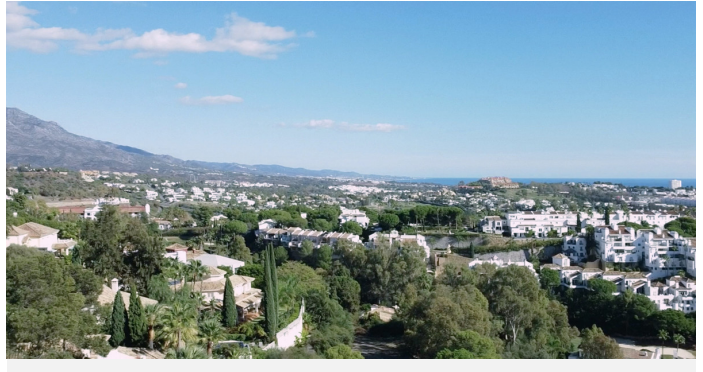

WWW.VIVI-REALESTATE.COM
WWW.VIVI-HOMES.COM

HAUS 6 SCHLAFRÄUME 5.5 BÄDER IN BENAHAVÍS

📍 Benahavís

REF# V4590604 **5.695.000 €**

BETTEN

6

BÄDER

5.5

GEBAUT

500 m²

GRUNDRISS

1020 m²

TERRACE

700 m²

Welcome to Villa Skyline, an exceptional residence nestled within the heart of a golf paradise, gracing a sprawling 1020 m² plot and boasting a stunning 500 m² architectural masterpiece exuding opulence and sophistication.

Marvel at the splendour of 6 bedrooms, each accompanied by its en-suite bathroom, offering panoramic vistas that showcase nature's unparalleled beauty. With two self-sufficient studios, this estate allows for hosting family, friends, or staff while safeguarding your paramount privacy.