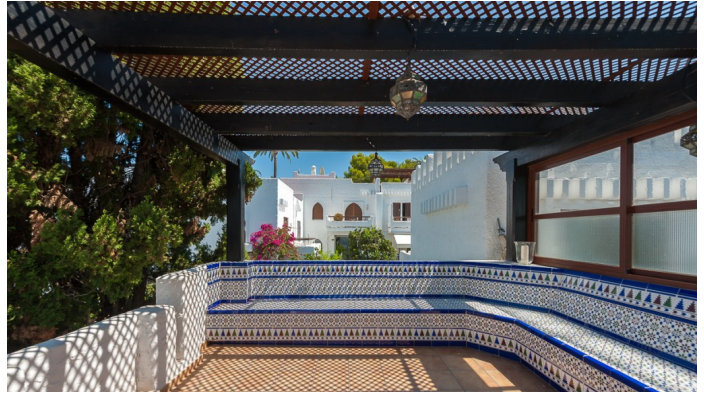

WWW.VIVI-REALESTATE.COM
WWW.VIVI-HOMES.COM

STADTHAUS 2 SCHLAFRÄUME 3 BÄDER IN NUEVA ANDALUCÍA

📍 Nueva Andalucía

REF# V3499087 **485.000 €**

BETTEN

2

BÄDER

3

GEBAUT

126 m²

TERRACE

76 m²

This a delightful townhouse inside the well know urbanization Pueblo Arabesque, Atalaya de Rio Verde, Nueva Andalucia, walking distance to the trendy Puerto Banús and close to the restaurants, bars, shops and golf courses.

The stylish house has been reformed by the current owners and is ideal for permanent living and to enjoy fabulous holidays under the sunny sky of the Costa del Sol.

If you are looking to purchase a quality home, in a residential area with a high rental potential, don't miss that place! Highly recommended! Virtual tour & floor plan available.

Features:

– Walking distance to all amenities and Puerto Banús