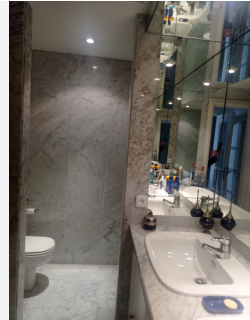

WWW.VIVI-REALESTATE.COM
WWW.VIVI-HOMES.COM