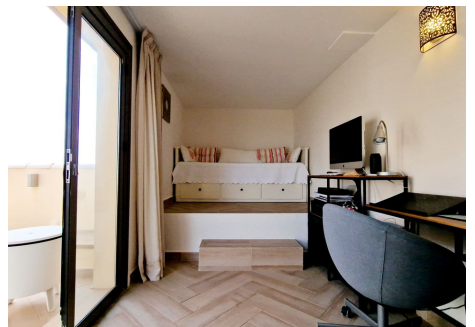

WWW.VIVI-REALESTATE.COM
WWW.VIVI-HOMES.COM