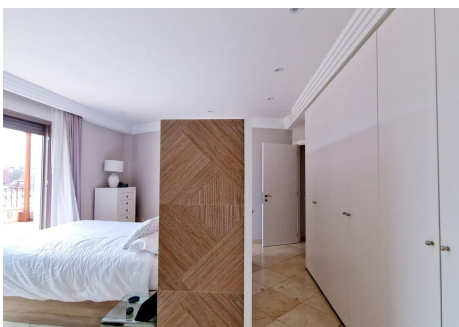

WWW.VIVI-REALESTATE.COM
WWW.VIVI-HOMES.COM