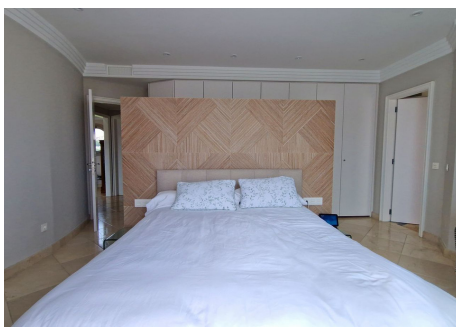

WWW.VIVI-REALESTATE.COM
WWW.VIVI-HOMES.COM