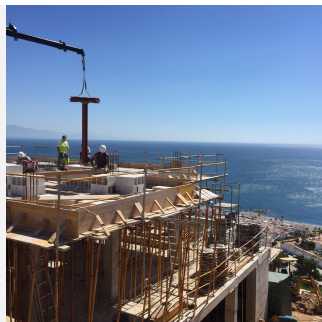

GEBAUT

480 m²

GRUNDRISS

1400 m²

TERRACE

340 m²

New Development: Prices from €2,750,000 to €2,750,000. [Bedrooms: 5] [Bathrooms: 5] [Built size: 1880m²].

Elevated Location, overlooking Beach. With Spectacular, uninterrupted sea views.