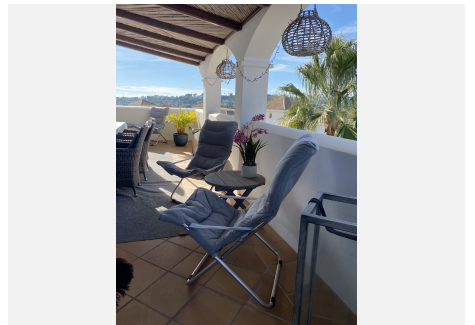

WWW.VIVI-REALESTATE.COM
WWW.VIVI-HOMES.COM