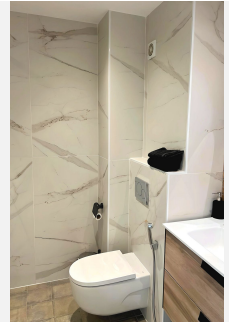

WWW.VIVI-REALESTATE.COM
WWW.VIVI-HOMES.COM