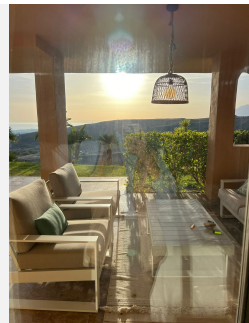

WWW.VIVI-REALESTATE.COM
WWW.VIVI-HOMES.COM