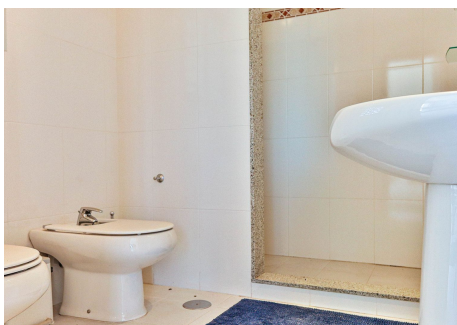

WWW.VIVI-REALESTATE.COM
WWW.VIVI-HOMES.COM