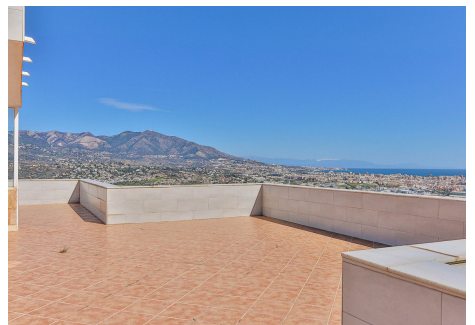

WWW.VIVI-REALESTATE.COM
WWW.VIVI-HOMES.COM