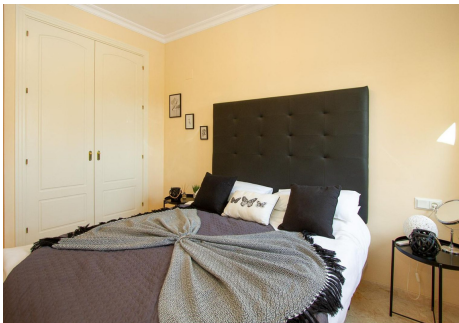

WWW.VIVI-REALESTATE.COM
WWW.VIVI-HOMES.COM