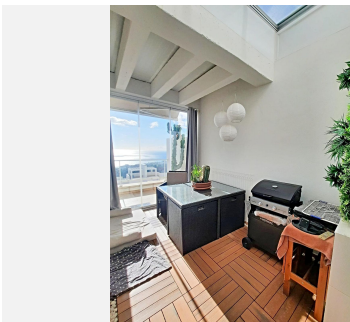

GEBAUT

236 m²

TERRACE

147 m²

Front Sea View Penthouse

Experience the ultimate in luxury living with this spacious and bright penthouse offering spectacular front sea views from every room.

****Features:****

Size: **** 236m² built**

Living Room: **** 30 meters, filled with natural light**

Kitchen: **** Large, with dining area**

Bedrooms: **** 2 double bedrooms**

Bathrooms: **** 2 full bathrooms**

Terrace: **** 47 meters on the ground floor**

Solarium:** 100 meters

****Amenities:****

- Beautifully landscaped gardens
- Swimming pool
- Paddle tennis court
- Children's playground

****Extras:****

- Garage space included
- Storage room included

This penthouse provides an unparalleled living experience with all rooms boasting stunning sea views. The extensive outdoor spaces, including the terrace and solarium, are perfect for relaxation and entertaining. The community amenities ensure a vibrant and active lifestyle for all residents.