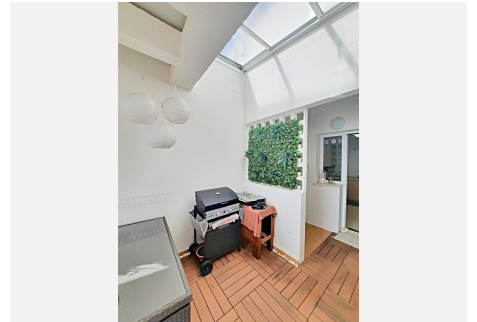

GEBAUT

236 m²

TERRACE

147 m²

Front Sea View Penthouse

Experience the ultimate in luxury living with this spacious and bright penthouse offering spectacular front sea views from every room.

****Features:****

Size: **** 236m² built**

Living Room: **** 30 meters, filled with natural light**

Kitchen: **** Large, with dining area**

Bedrooms: **** 2 double bedrooms**

Bathrooms: **** 2 full bathrooms**

Terrace: **** 47 meters on the ground floor**

Solarium:** 100 meters

****Amenities:****

- Beautifully landscaped gardens
- Swimming pool
- Paddle tennis court
- Children's playground

****Extras:****

- Garage space included
- Storage room included

This penthouse provides an unparalleled living experience with all rooms boasting stunning sea views. The extensive outdoor spaces, including the terrace and solarium, are perfect for relaxation and entertaining. The community amenities ensure a vibrant and active lifestyle for all residents.