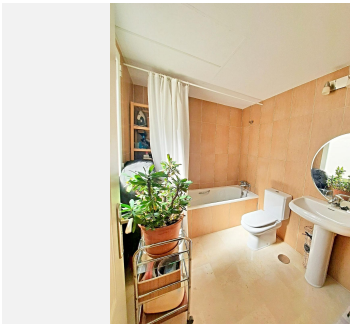

Solarium:** 100 meters

Amenities:

- Beautifully landscaped gardens
- Swimming pool
- Paddle tennis court
- Children's playground

Extras:

- Garage space included
- Storage room included

This penthouse provides an unparalleled living experience with all rooms boasting stunning sea views. The extensive outdoor spaces, including the terrace and solarium, are perfect for relaxation and entertaining. The community amenities ensure a vibrant and active lifestyle for all residents.