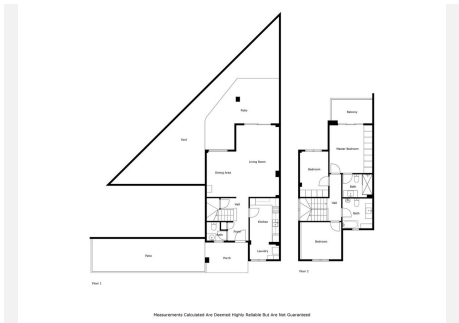

WWW.VIVI-REALESTATE.COM
WWW.VIVI-HOMES.COM