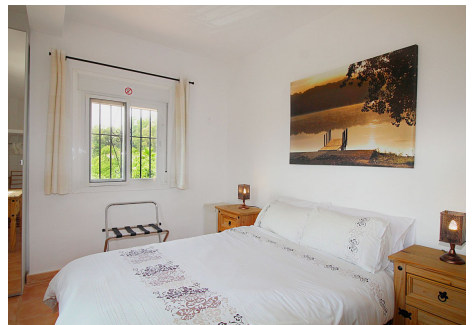

WWW.VIVI-REALESTATE.COM
WWW.VIVI-HOMES.COM