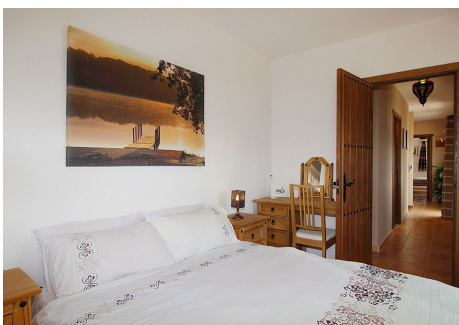

WWW.VIVI-REALESTATE.COM
WWW.VIVI-HOMES.COM