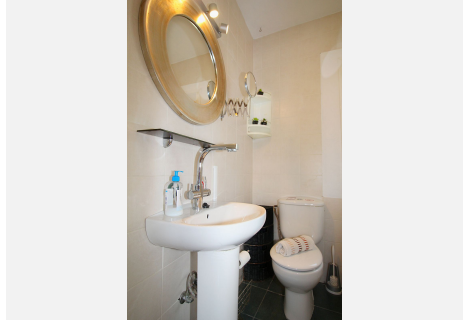

WWW.VIVI-REALESTATE.COM
WWW.VIVI-HOMES.COM