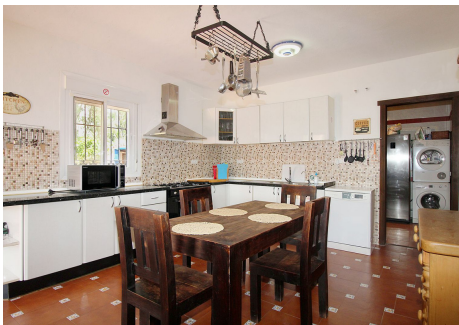

installing your workshop or warehouses, and comfortable stables (43 m2) for 4 animals.

The house is southeast facing, all windows are double glazed with shutters and security bars, stoves in both living rooms and split air conditioning units (hot and cold) in all rooms.

The location of the house, just 7 minutes from the commercial sector of Coín and 14 minutes from its center, has completely paved access routes. The airport and the center of Malaga are just over 30 minutes away, and the center of Marbella less than 45 minutes.