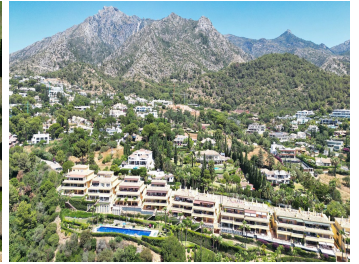

WWW.VIVI-REALESTATE.COM
WWW.VIVI-HOMES.COM

PISO PLANTA BAJA 2 DORMITORIOS 2 BAÑOS IN SIERRA BLANCA

📍 Sierra Blanca

REF# V4791601 **795.000 €**

DORM.

2

BAÑOS

2

CONS.

155 m²

TERRACE

35 m²

Discover this fantastic south-facing apartment just minutes from Marbella's center, the beach, and Puerto Banus. This exclusive residence features two beautiful swimming pools within lush communal gardens and 24-hour security for peace of mind.