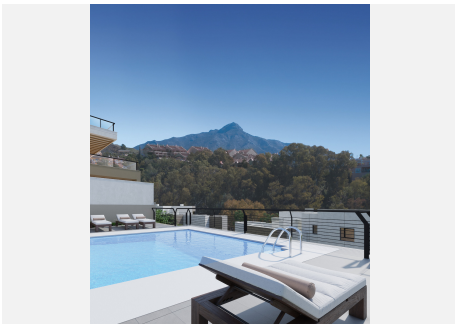

WWW.VIVI-REALESTATE.COM
WWW.VIVI-HOMES.COM

Phase 1: June 2023 >> Sold!
Phase 2: October 2023 >> Sold!
Phase 3 + 4: February 2024