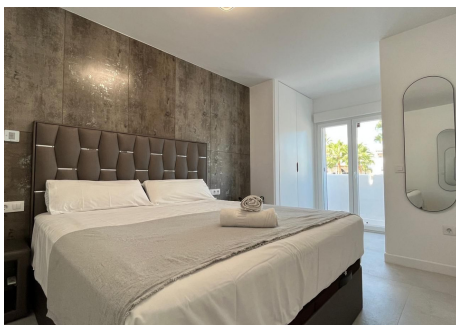

WWW.VIVI-REALESTATE.COM
WWW.VIVI-HOMES.COM

and mosquito nets.

NEW PLUMBING INCLUDING THE BOILER. Underfloor heating in both bathrooms.

New digital heating and air cooling system with 3 zones.
SOUTH ORIENTATION!!

Close to all the services of the port, supermarket, bars, restaurants, beach bars, shops, bus, taxi.... etc..

DO NOT HESITATE TO COME TO VISIT IT!!!!!!!