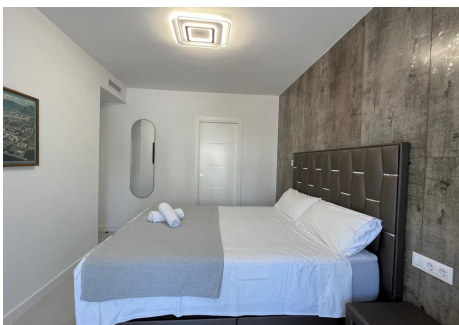

WWW.VIVI-REALESTATE.COM
WWW.VIVI-HOMES.COM

and mosquito nets.

NEW PLUMBING INCLUDING THE BOILER. Underfloor heating in both bathrooms.

New digital heating and air cooling system with 3 zones.
SOUTH ORIENTATION!!

Close to all the services of the port, supermarket, bars, restaurants, beach bars, shops, bus, taxi.... etc..

DO NOT HESITATE TO COME TO VISIT IT!!!!!!!