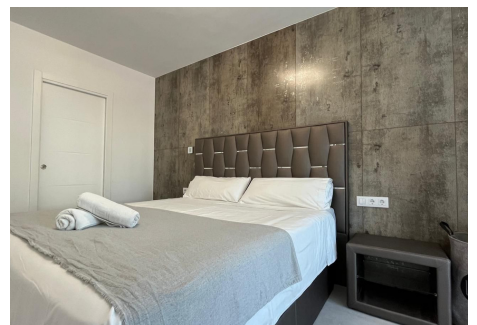

WWW.VIVI-REALESTATE.COM
WWW.VIVI-HOMES.COM

and mosquito nets.

NEW PLUMBING INCLUDING THE BOILER. Underfloor heating in both bathrooms.

New digital heating and air cooling system with 3 zones.
SOUTH ORIENTATION!!

Close to all the services of the port, supermarket, bars, restaurants, beach bars, shops, bus, taxi.... etc..

DO NOT HESITATE TO COME TO VISIT IT!!!!!!!