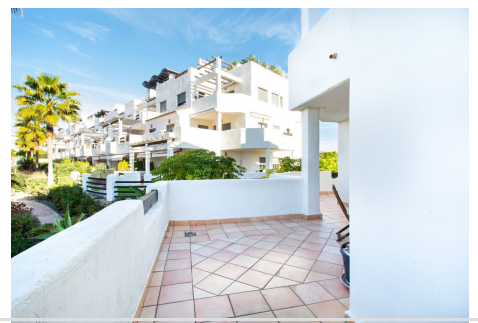

Spacious apartment with 2 bedrooms and 2 bathrooms. The master bedroom with bathroom en suite.

Large living room with spectacular mountain views. From here you can access the large private terrace with beautiful views of the communal gardens and the mountain.

Fully equipped kitchen. Underground parking and storage are included in the price.

Super bright apartment due to its west orientation.

WWW.VIVI-REALESTATE.COM
WWW.VIVI-HOMES.COM

The impressive development enjoys a large communal swimming pool , with dressing area, lush tropical gardens that are criss-crossed by charming pathways, and 24 h security including video surveillance.