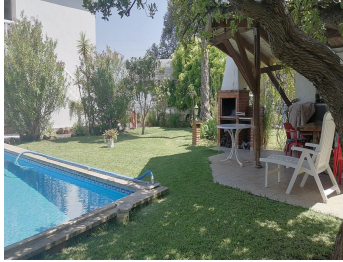

WWW.VIVI-REALESTATE.COM
WWW.VIVI-HOMES.COM

CASA 5 DORMITORIOS 2 BAÑOS IN ALHAURÍN EL GRANDE

📍 Alhaurín el Grande

REF# V4343764 **620.000 €**

DORM.	BAÑOS	CONS.	PARCELA	TERRACE
5	2	240 m²	13500 m²	32 m²

Spacious two-storey rural house, located on a large rustic plot planted with orange, olive, almond, custard apple and persimmon trees. To the property also has access to a eucalyptus forest and holm oaks for the production of firewood.

The property benefits from a private heated swimming pool, summer kitchen, workshop, wood store, machine store, 300Mb fibre optic Internet, and an alarm system. The house has air-conditioning throughout as well as central heating radiators heated by a wood boiler with a 2,500 litre manual wood storage tank or automatically by a gas boiler for when no one is at home.