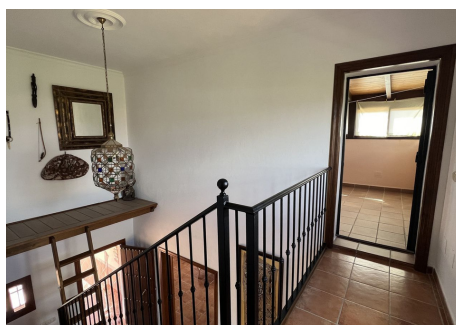

The entrance to the house is on the ground floor via the spacious and luminous hallway, whose ceiling height has allowed the construction of a wooden mezzanine floor, creating a very special atmosphere. To the left is a large living room with fireplace and direct access to the porch, which surrounds almost the entire property, a huge, charming rustic style kitchen with dining room, utility room and direct access to the porch and the impressive swimming pool. To the right and taking advantage of the space under the staircase, there is a storage room. The hallway leads to the two bedrooms and two bathrooms (one of them ensuite). The master bedroom has a dressing room, and the second bedroom has a built-in wardrobe.

Upstairs there is a bedroom and an enclosed terrace which can have a variety of uses. Additionally, there is a bathroom with shower and another good size enclosed terrace, which offers more space for multipurpose use, just like the other terrace. This whole floor benefits from wonderful panoramic views.

Outside there is a large swimming pool and garden, all on a flat plot of land. There is also a small house currently used for storage (but which could easily be converted into a guest house) a covered parking area for several vehicles, a surface water well, irrigation water storage, and a water storage tank. A community well provides the drinking water.