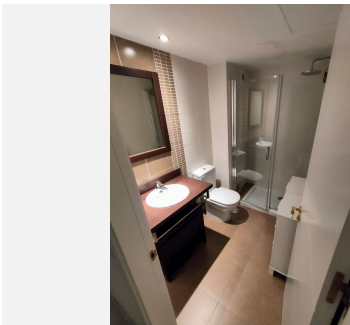

WWW.VIVI-REALESTATE.COM
WWW.VIVI-HOMES.COM