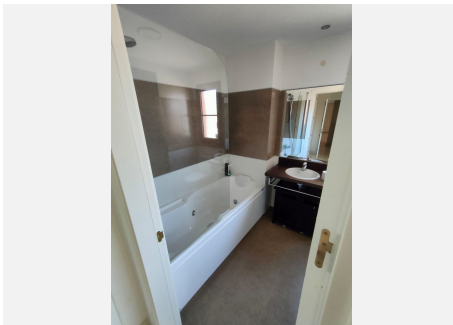

WWW.VIVI-REALESTATE.COM
WWW.VIVI-HOMES.COM