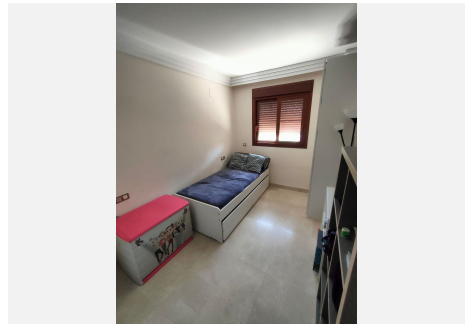

WWW.VIVI-REALESTATE.COM
WWW.VIVI-HOMES.COM