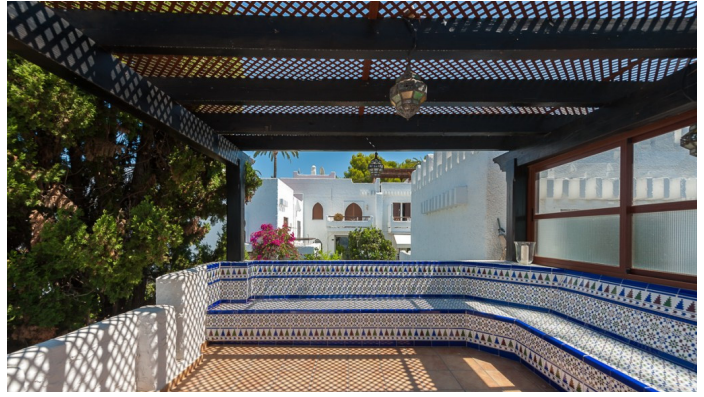

WWW.VIVI-REALESTATE.COM
WWW.VIVI-HOMES.COM

ADOSADO 2 DORMITORIOS 3 BAÑOS IN NUEVA ANDALUCÍA

📍 Nueva Andalucía

REF# V3499087 **485.000 €**

DORM.

2

BAÑOS

3

CONS.

126 m²

TERRACE

76 m²

This a delightful townhouse inside the well know urbanization Pueblo Arabesque, Atalaya de Rio Verde, Nueva Andalucia, walking distance to the trendy Puerto Banús and close to the restaurants, bars, shops and golf courses.

The stylish house has been reformed by the current owners and is ideal for permanent living and to enjoy fabulous holidays under the sunny sky of the Costa del Sol.

If you are looking to purchase a quality home, in a residential area with a high rental potential, don't miss that place! Highly recommended! Virtual tour & floor plan available.

Features:

– Walking distance to all amenities and Puerto Banús