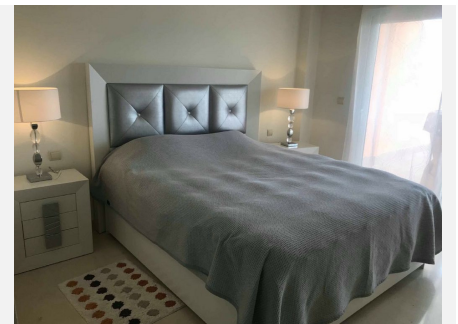

WWW.VIVI-REALESTATE.COM
WWW.VIVI-HOMES.COM