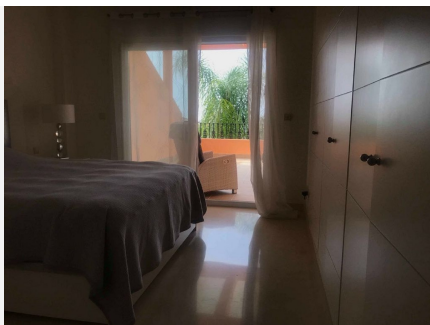

WWW.VIVI-REALESTATE.COM
WWW.VIVI-HOMES.COM

PISO PLANTA BAJA 2 DORMITORIOS 2 BAÑOS IN NUEVA ANDALUCÍA

📍 Nueva Andalucía

REF# V3632150 **530.000 €**

DORM.	BAÑOS	CONS.	TERRACE
2	2	120 m ²	35 m ²

Magnificent apartment in a complex with large sites, where care has been taken the smallest detail, achieving a unique and exclusive atmosphere.

It is located in the Golf Valley, on the shores of the Old Lake, surrounded by the best golf courses in the area.

The apartment has a large terrace with open views, a spacious living room, a furnished and equipped kitchen, 2 large bedrooms, 2 bathrooms.

Enjoy the greatness of living in a space full of light and great spaciousness, go through its slender windows that open to warmth and admire its beautiful views.

WWW.VIVI-REALESTATE.COM
WWW.VIVI-HOMES.COM