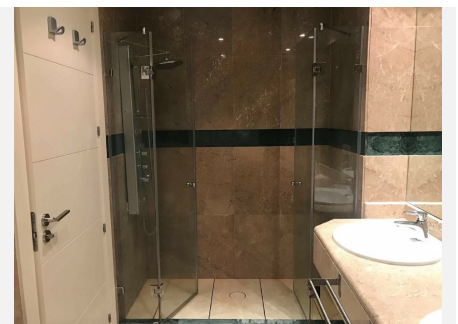

WWW.VIVI-REALESTATE.COM
WWW.VIVI-HOMES.COM