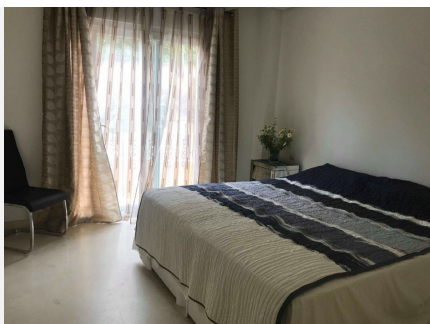

WWW.VIVI-REALESTATE.COM
WWW.VIVI-HOMES.COM

PISO PLANTA BAJA 2 DORMITORIOS 2 BAÑOS IN NUEVA ANDALUCÍA

📍 Nueva Andalucía

REF# V3632150 **530.000 €**

DORM.	BAÑOS	CONS.	TERRACE
2	2	120 m ²	35 m ²

Magnificent apartment in a complex with large sites, where care has been taken the smallest detail, achieving a unique and exclusive atmosphere.

It is located in the Golf Valley, on the shores of the Old Lake, surrounded by the best golf courses in the area.

The apartment has a large terrace with open views, a spacious living room, a furnished and equipped kitchen, 2 large bedrooms, 2 bathrooms.

Enjoy the greatness of living in a space full of light and great spaciousness, go through its slender windows that open to warmth and admire its beautiful views.

WWW.VIVI-REALESTATE.COM
WWW.VIVI-HOMES.COM