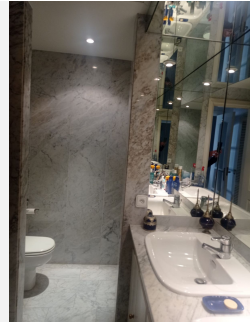

WWW.VIVI-REALESTATE.COM
WWW.VIVI-HOMES.COM