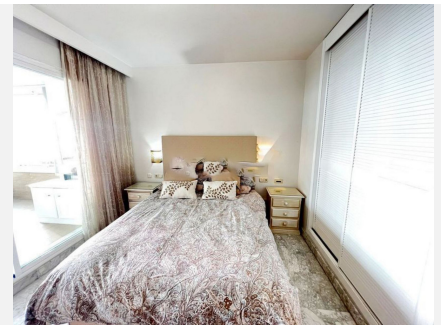

WWW.VIVI-REALESTATE.COM
WWW.VIVI-HOMES.COM