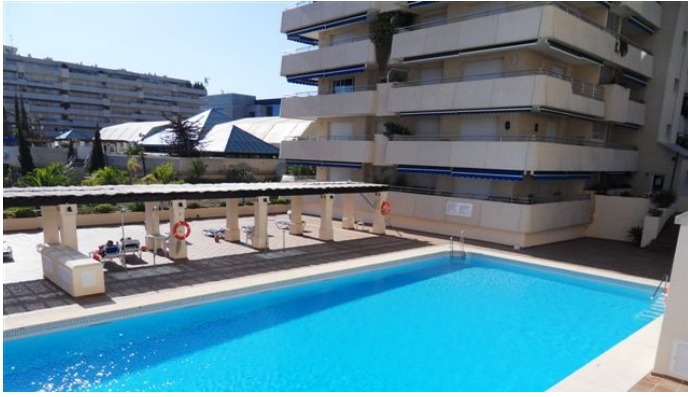

WWW.VIVI-REALESTATE.COM
WWW.VIVI-HOMES.COM

APARTAMENTO DE LA PLANTA MEDIA 2 DORMITORIOS 2 BAÑOS IN PUERTO BANÚS

📍 Puerto Banús

REF# V121767 **470.000 €**

DORM.

2

BAÑOS

2

CONS.

95 m²

TERRACE

14 m²

Apartment – Middle Floor, Puerto Banús, Costa del Sol.
2 Bedrooms, 2 Bathrooms, Built 95 sqm, Terrace 14 sqm.

Very well maintained second floor west facing apartment overlooking the swimming pool. Also available for long and short term rentals.

Great position in the centre of puerto banus yet away from the noise