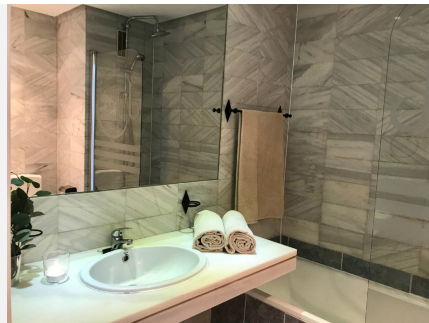

WWW.VIVI-REALESTATE.COM
WWW.VIVI-HOMES.COM