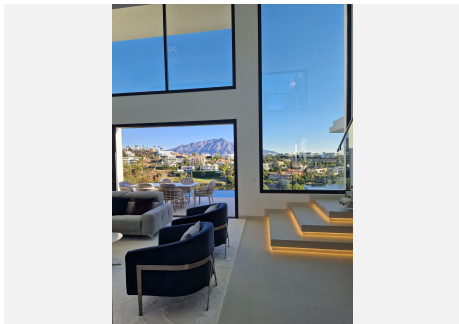

WWW.VIVI-REALESTATE.COM
WWW.VIVI-HOMES.COM

The house has a large infinity pool, 4 large bedrooms, 5 bathrooms, utility room, walk in wardrobes, open plan kitchen, garage, store rooms, underfloor heating throughout and state of the art demotics and alarm systems. Top quality appliances and materials have been used throughout and the house has a 10 year build guarantee. The garden has multiple spaces in which to enjoy the perfect weather we enjoy here and there is a large lawn area to the side of the house which would be perfect as a putting green or a place for children to play.

Located conveniently only a few minutes drive from several excellent schools, golf courses, 10 minutes from Puerto Banus, 5 to Benahavis Village, and 12 minutes to Estepona.

If you are looking for a house is close to everything, in a quiet area, has the real wow factor and jaw dropping views then this is the home for you. It must be visited in person to be fully appreciated!!!