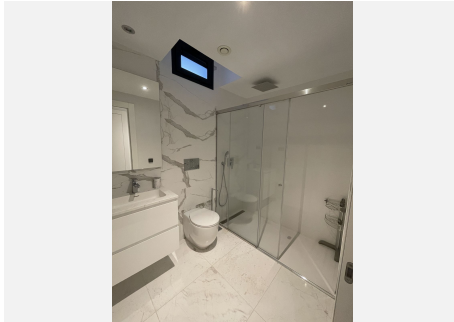

WWW.VIVI-REALESTATE.COM
WWW.VIVI-HOMES.COM