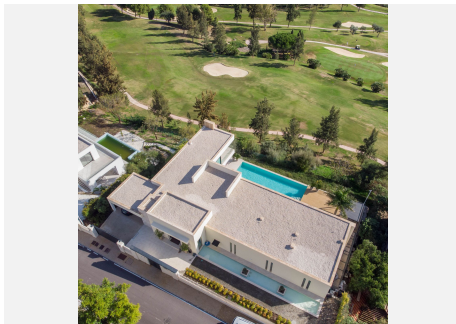

WWW.VIVI-REALESTATE.COM
WWW.VIVI-HOMES.COM

The spectacular basement is fully equipped, featuring a games area, walk-in bodega, bar, lounge area, spa, gym, utility room and proper cinema room.

The property also has spacious covered and uncovered terraces with panoramic sea, mountain and golf views, an amazing infinity pool, jacuzzi, outdoor kitchen and barbecue. The main terrace has been totally transformed with new tiles and led lights that can be changed to any color.