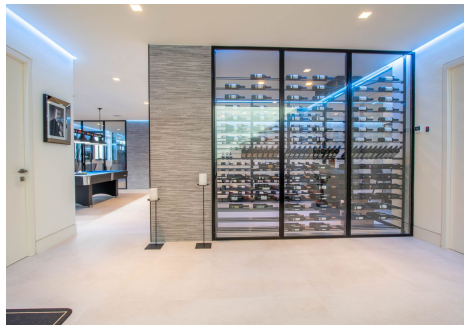

WWW.VIVI-REALESTATE.COM
WWW.VIVI-HOMES.COM