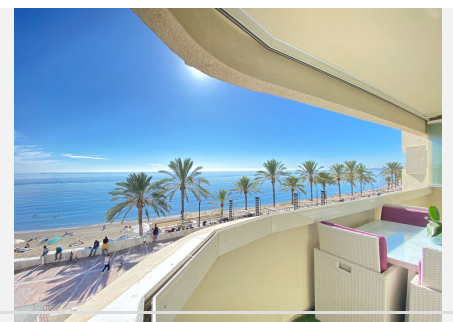

WWW.VIVI-REALESTATE.COM
WWW.VIVI-HOMES.COM

belongings. Second bathroom with double shower and two ceiling fans in each bedroom. It is an apartment that you fall in love with as soon as you see it. Highly recommended to view.