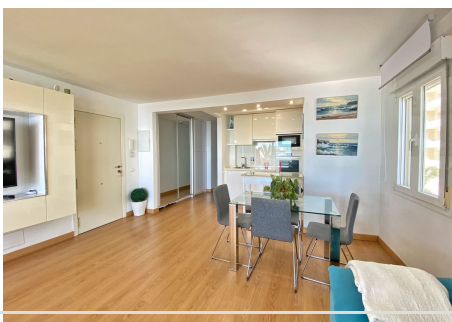

WWW.VIVI-REALESTATE.COM
WWW.VIVI-HOMES.COM

belongings. Second bathroom with double shower and two ceiling fans in each bedroom. It is an apartment that you fall in love with as soon as you see it. Highly recommended to view.