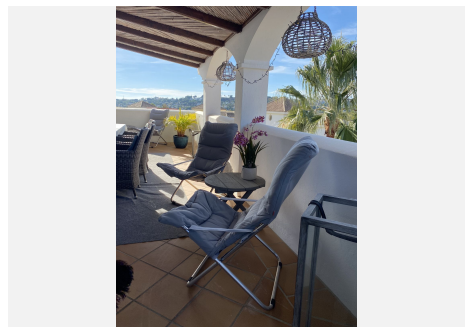

WWW.VIVI-REALESTATE.COM
WWW.VIVI-HOMES.COM