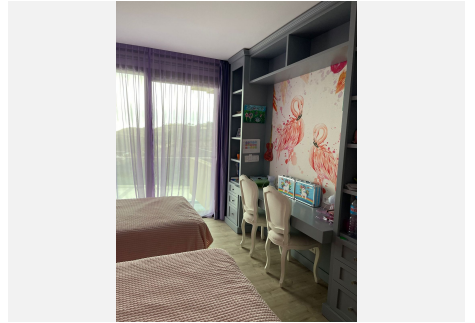

WWW.VIVI-REALESTATE.COM
WWW.VIVI-HOMES.COM