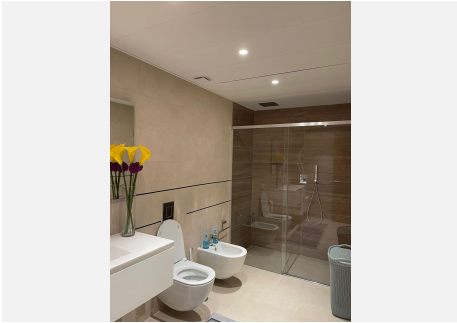

WWW.VIVI-REALESTATE.COM
WWW.VIVI-HOMES.COM